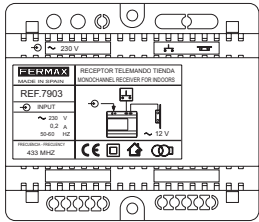

FERMAX MADE IN SPAIN	RECEPTOR TELEMANDO TIENDA MONOCHANNEL RECEIVER FOR INDOORS
REF.7903	
INPUT	
~ 230 V 0,2 A 50-60 HZ	~ 12 V
FRECUENCIA - FREQUENCY 433 MHz	

Tiempo apertura abrepuertas:

- una pulsación: 2-3 segundos.
- manteniendo pulsado se mantiene la apertura hasta finalizar la pulsación.

Door release operating time:

- single press: 2-3 seconds
- Keep on pressing will maintain the door open until the button has been released.