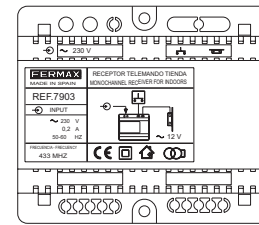

FERMAX MADE IN SPAIN	RECEPTOR TELEMANDO TIENDA MONOCHANNEL RECEIVER FOR INDOORS
REF.7903	
INPUT	
~ 230 V 0,2 A 50-60 HZ	~ 12 V
FRECUENCIA - FREQUENCY 433 MHz	

Tiempo apertura abrepuertas:

- una pulsación: 2-3 segundos.
- manteniendo pulsado se mantiene la apertura hasta finalizar la pulsación.

Door release operating time:

- single press: 2-3 seconds
- Keep on pressing will maintain the door open until the button has been released.