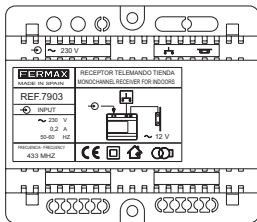

FERMAX MADE IN SPAIN	RECEPTOR TELEMANDO TIENDA MONOCHANNEL RECEIVER FOR INDOORS
REF.7903	
INPUT	
~ 230 V 0,2 A 50-60 HZ	~ 12 V
FRECUENCIA - FREQUENCY 433 MHz	

Tiempo apertura abrepuertas:

- una pulsación: 2-3 segundos.
- manteniendo pulsado se mantiene la apertura hasta finalizar la pulsación.

Door release operating time:

- single press: 2-3 seconds
- Keep on pressing will maintain the door open until the button has been released.