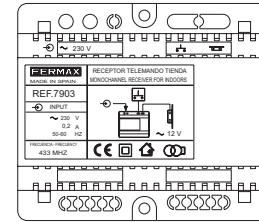

FERMAX MADE IN SPAIN	RECEPTOR TELEMANDO TIENDA MONOCHANNEL RECEIVER FOR INDOORS
REF.7903	
INPUT	
~ 230 V 0,2 A 50-60 HZ	~ 12 V
FRECUENCIA - FREQUENCY 433 MHz	

Tiempo apertura abrepuertas:

- una pulsación: 2-3 segundos.
- manteniendo pulsado se mantiene la apertura hasta finalizar la pulsación.

Door release operating time:

- single press: 2-3 seconds
- Keep on pressing will maintain the door open until the button has been released.