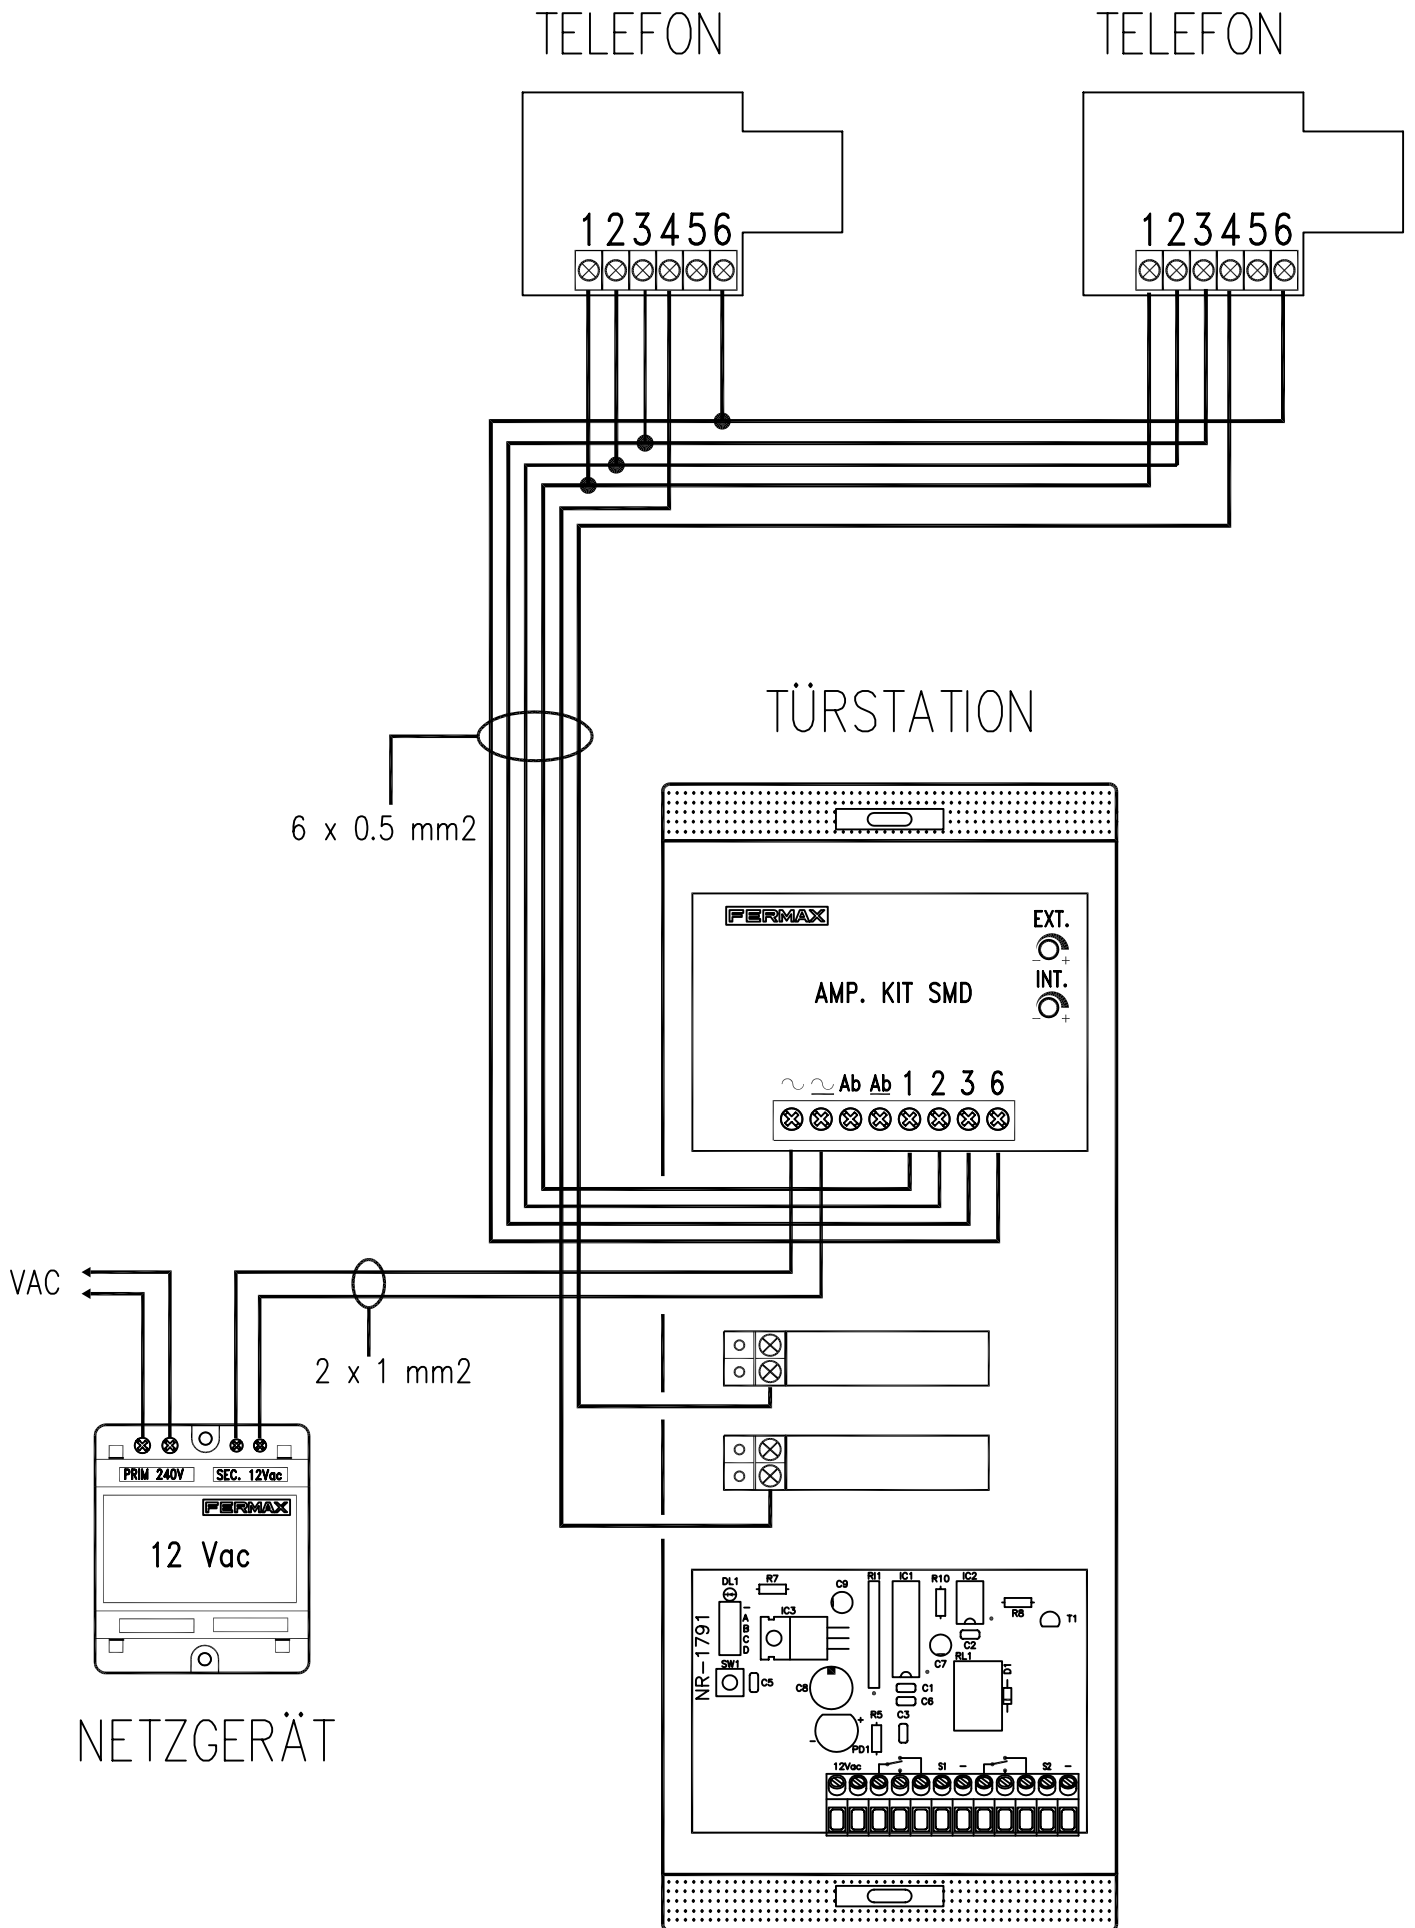

REF.3504
REF.35040

KIT MEMOPHONE 2/L

FERMAX

COD.94613b

REF.3504
REF.35040

INTERNE VERDRÄHTUNG

FERMAX

COD.94613b