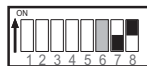

4 Segundos
4 Seconds