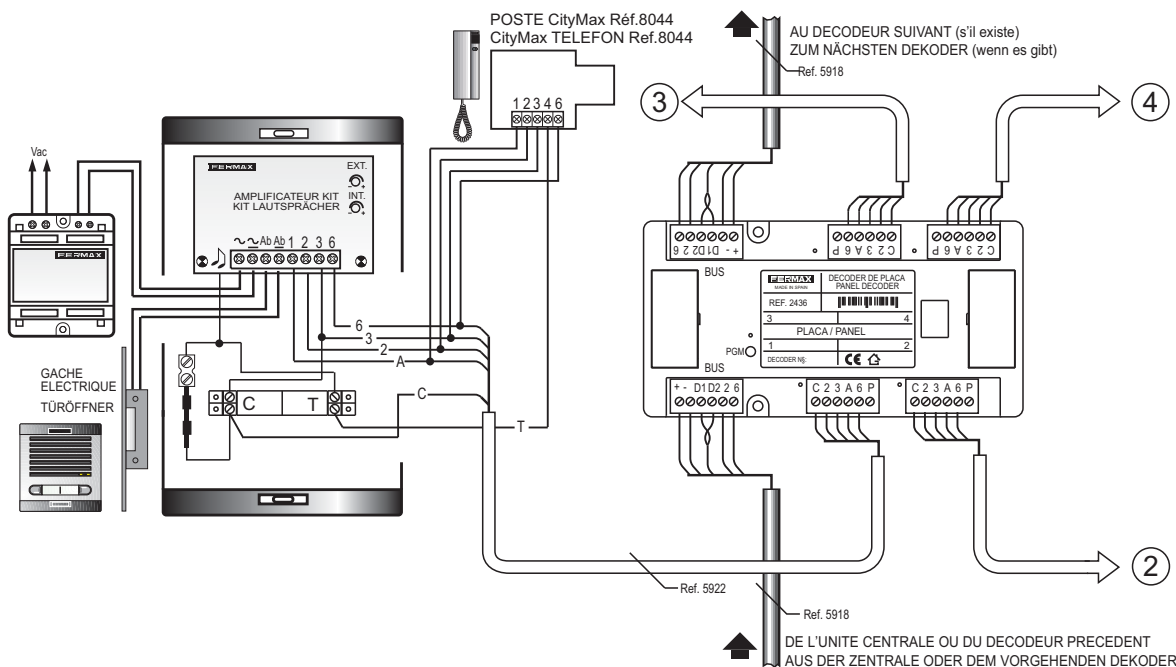

Intercommunication <i>Gegensprechanlage</i>	✓
Appel Concierge <i>Portieranruf</i>	✓
Appel Urgence <i>Notanruf</i>	
Poste auxiliaire <i>Zusatztelefon</i>	✓
Gâche électrique <i>Türöffner</i>	✓