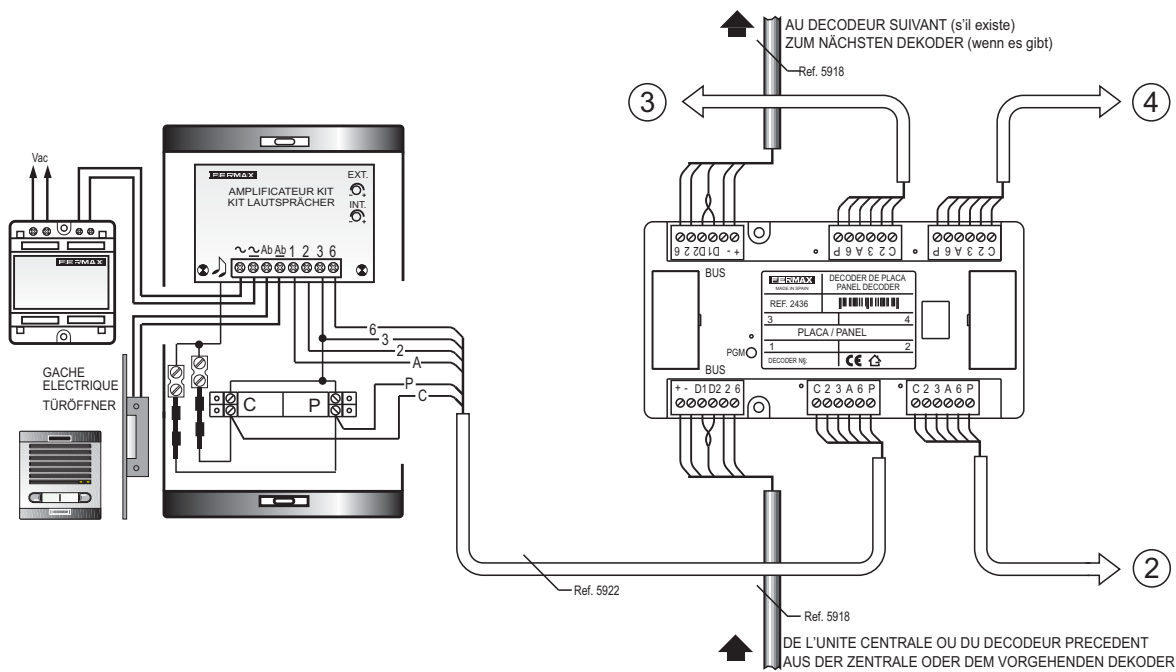

Intercommunication <i>Gegensprechanlage</i>	✓
Appel Concierge <i>Portieranruf</i>	✓
Appel Urgence <i>Notanruf</i>	✓
Poste auxiliaire <i>Zusatztelefon</i>	
Gâche électrique <i>Türöffner</i>	✓