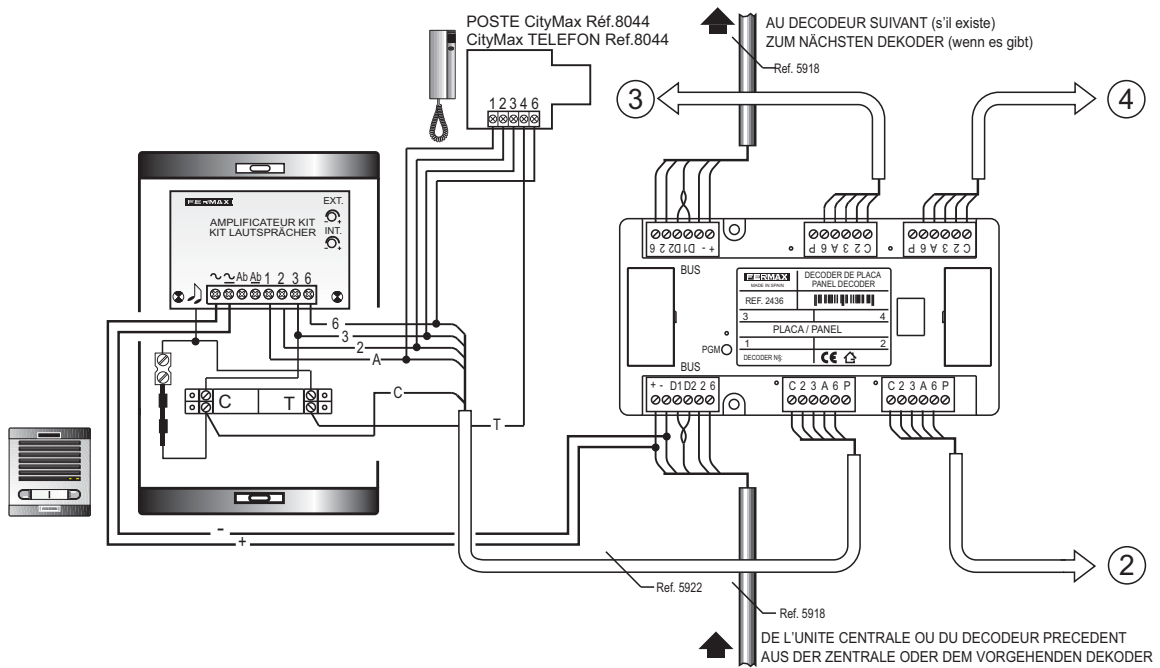

Intercommunication <i>Gegensprechanlage</i>	✓
Appel Concierge <i>Portieranruf</i>	✓
Appel Urgence <i>Notanruf</i>	
Poste auxiliaire <i>Zusatztelefon</i>	✓
Gâche électrique <i>Türöffner</i>