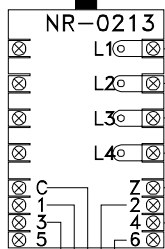

KIT COMPACT 4

C6d. 94277 V 06/01

REF. 2080 / 20803

VAC	REF.
220 V	2080
240 V	20803

B4 REF. 2049

B3

B2

B1

5 x 0.5 mm²

5 x 0.5 mm²

VAC