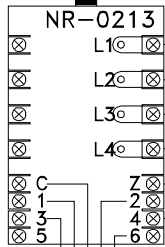

KIT COMPACT 4

C6d. 94277 V 06/01

REF. 2080 / 20803

VAC	REF.
220 V	2080
240 V	20803

B4 REF. 2049

B3

B2

B1

5 x 0.5 mm²

5 x 0.5 mm²

VAC