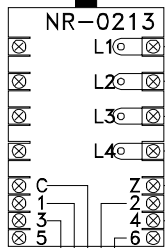

KIT COMPACT 4

C6d. 94277 V 06/01

REF. 2080 / 20803

VAC	REF.
220 V	2080
240 V	20803

B4 REF. 2049

B3

B2

B1

5 x 0.5 mm²

5 x 0.5 mm²

VAC