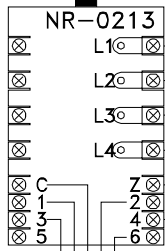

KIT COMPACT 4

C6d. 94277 V 06/01

REF. 2080 / 20803

VAC	REF.
220 V	2080
240 V	20803

B4 REF. 2049

B3

B2

B1

5 x 0.5 mm²

5 x 0.5 mm²

VAC