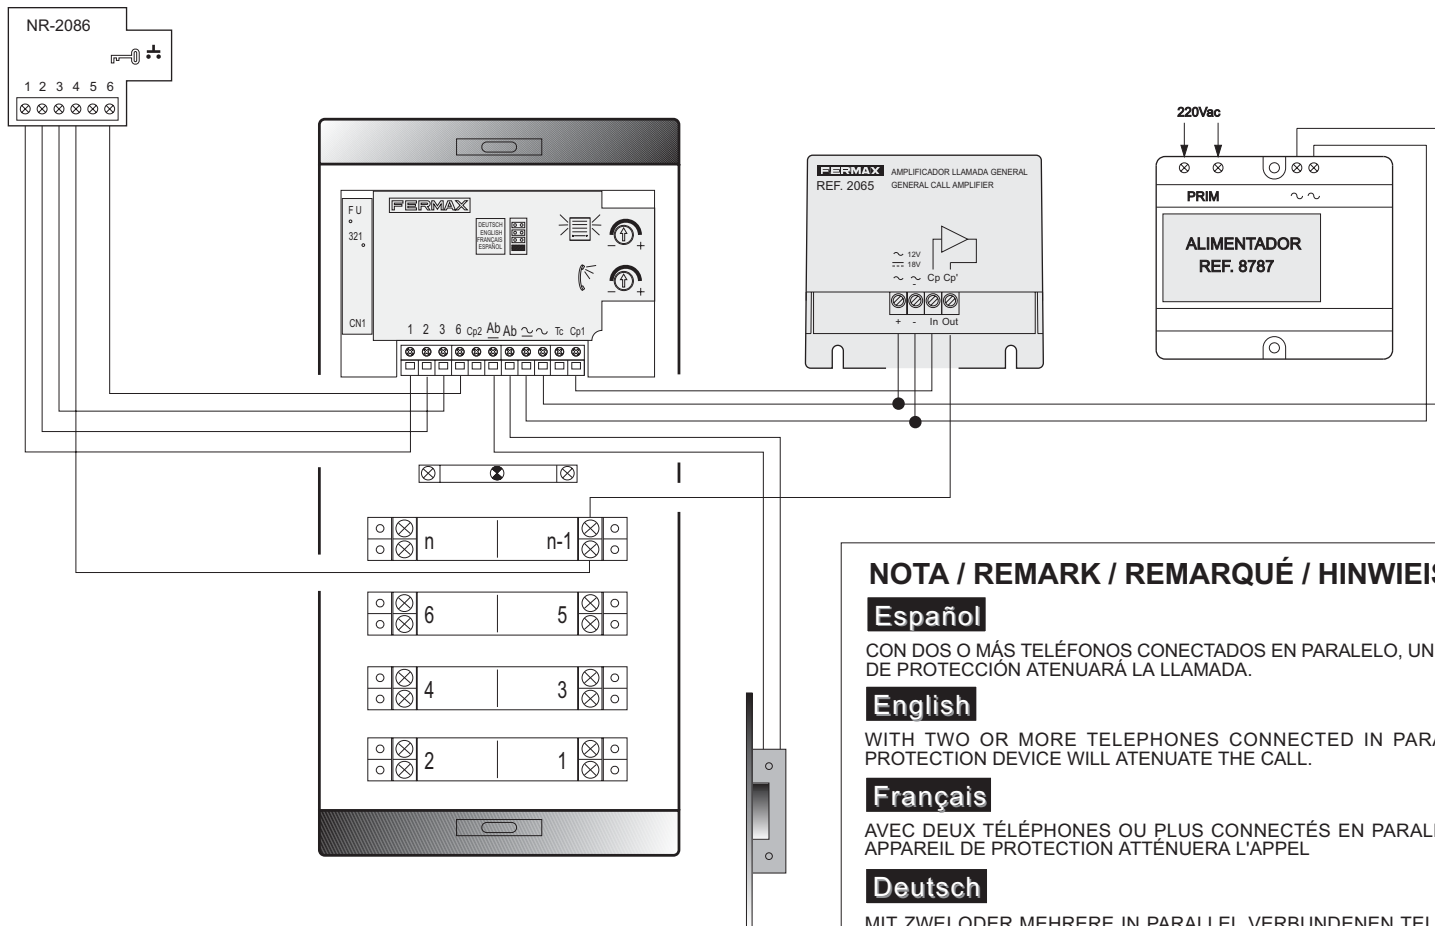

EJEMPLO DE INSTALACIÓN / INSTALLATION EXAMPLE EXEMPLE D'INSTALLATION / INSTALLATIONSBEISPIEL

NOTA / REMARK / REMARQUÉ / HINWEIS

Español

CON DOS O MÁS TELÉFONOS CONECTADOS EN PARALELO, UN SISTEMA DE PROTECCIÓN ATENUARÁ LA LLAMADA.

English

WITH TWO OR MORE TELEPHONES CONNECTED IN PARALLEL, A PROTECTION DEVICE WILL ATTENUATE THE CALL.

Français

AVEC DEUX TÉLÉPHONES OU PLUS CONNECTÉS EN PARALLÈLE, UN APPAREIL DE PROTECTION ATTÉNUERA L'APPEL.

Deutsch

MIT ZWEI ODER MEHRERE IN PARALLEL VERBUNDENEN TELEFONEN, WIRD EIN SCHUTZ-GERÄT DEN ANRUF ABSCHWÄCHEN.