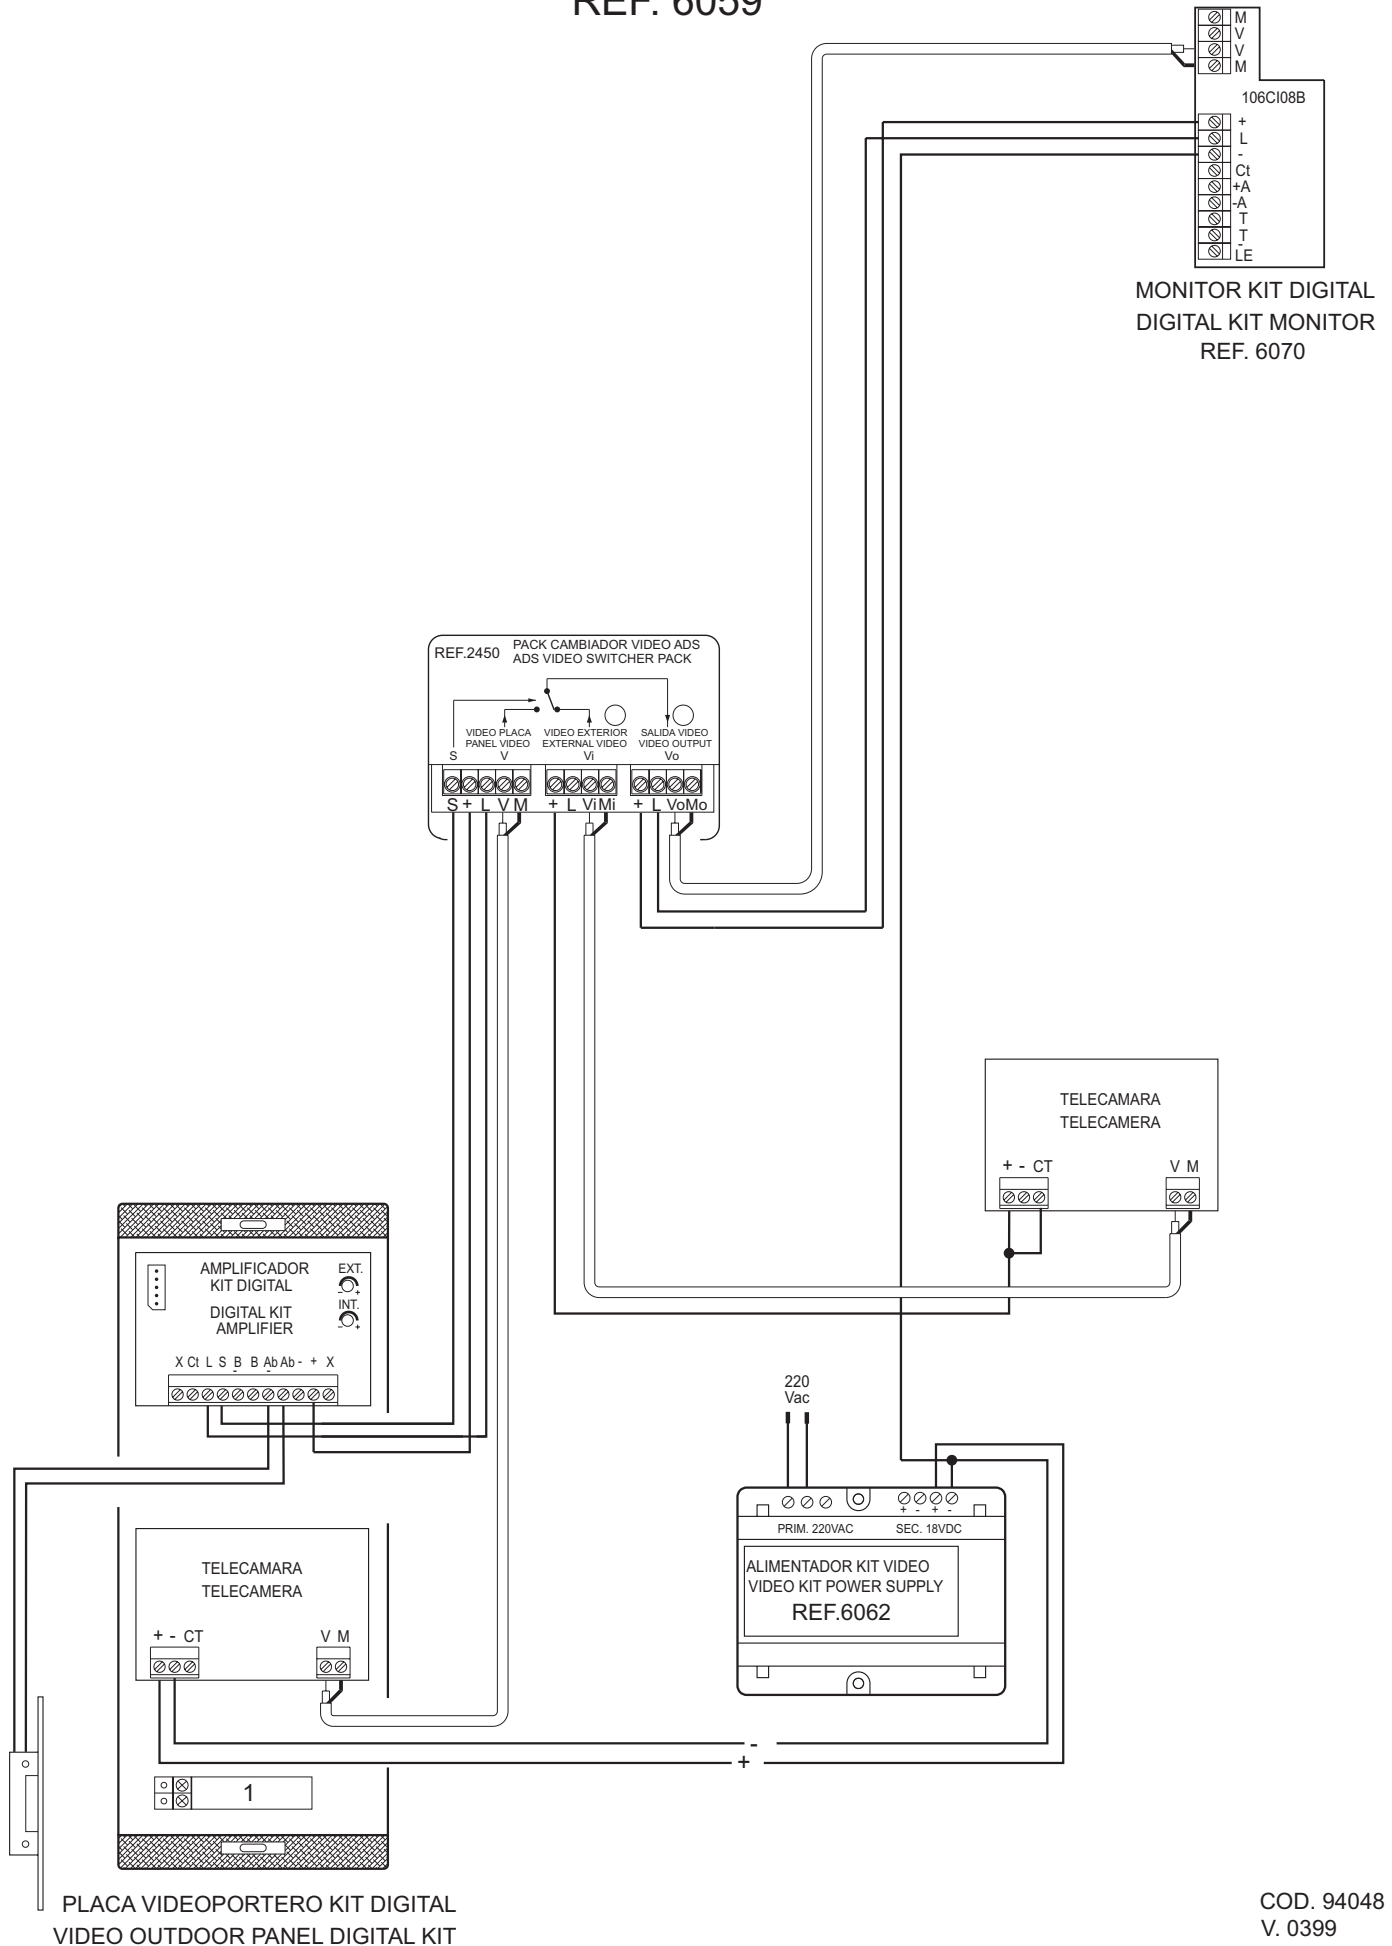

KIT DIGITAL TELECAMARA AUXILIAR BLANCO/NEGRO AUXILIARY B/W CAMERA DIGITAL KIT

REF. 6059

COD. 94048
V. 0399

KIT DIGITAL TELECAMARA AUXILIAR COLOR AUXILIARY COLOUR CAMERA DIGITAL KIT

REF. 6081

COD. 94048
V. 0399