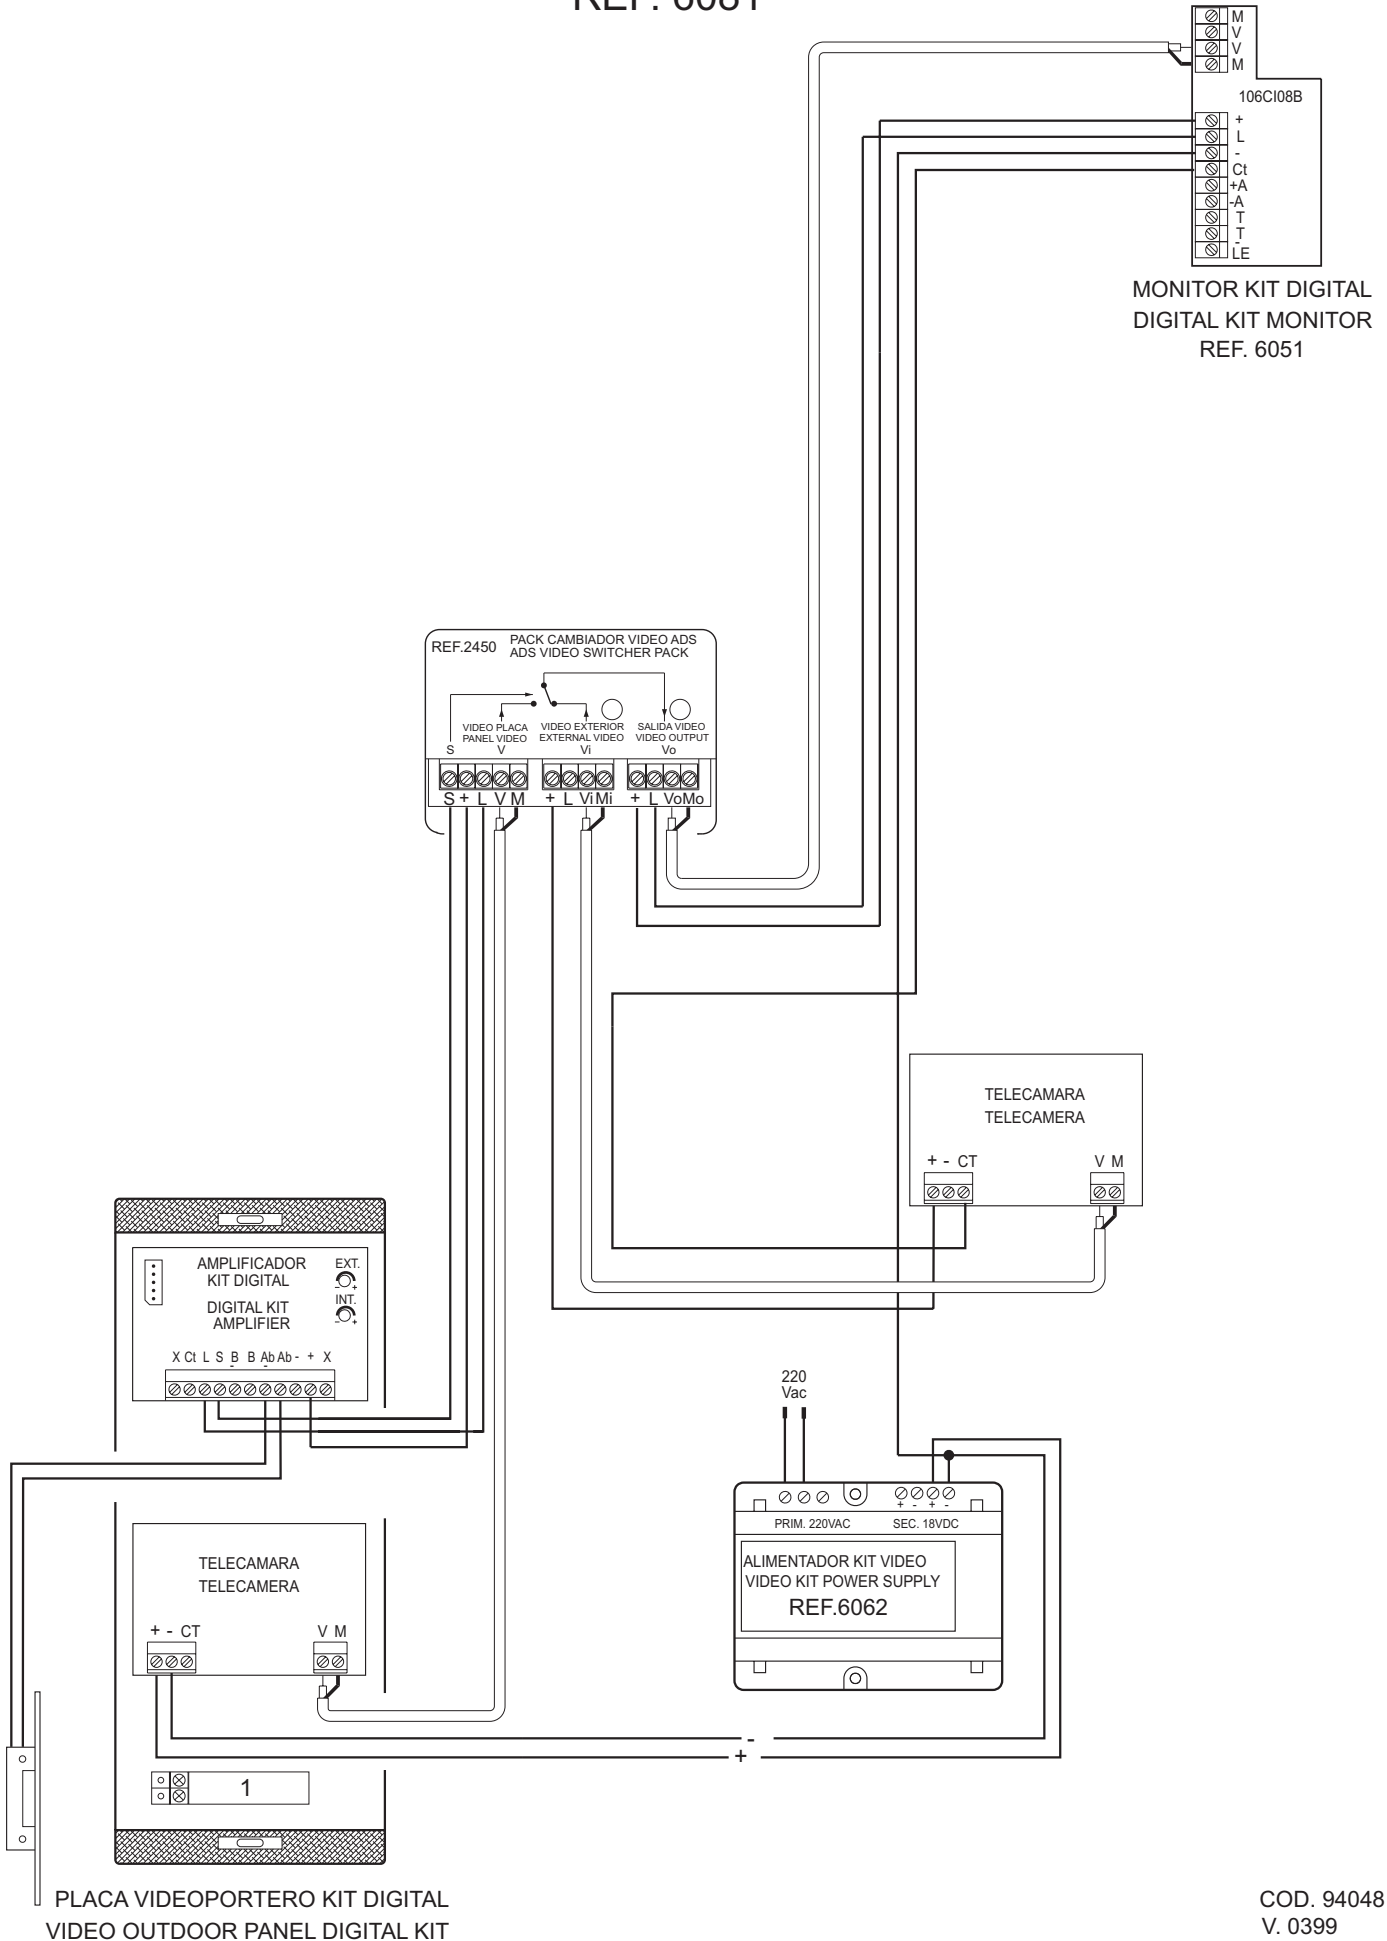

KIT DIGITAL TELECAMARA AUXILIAR BLANCO/NEGRO AUXILIARY B/W CAMERA DIGITAL KIT

REF. 6059

COD. 94048
V. 0399

KIT DIGITAL TELECAMARA AUXILIAR COLOR AUXILIARY COLOUR CAMERA DIGITAL KIT

REF. 6081

COD. 94048
V. 0399